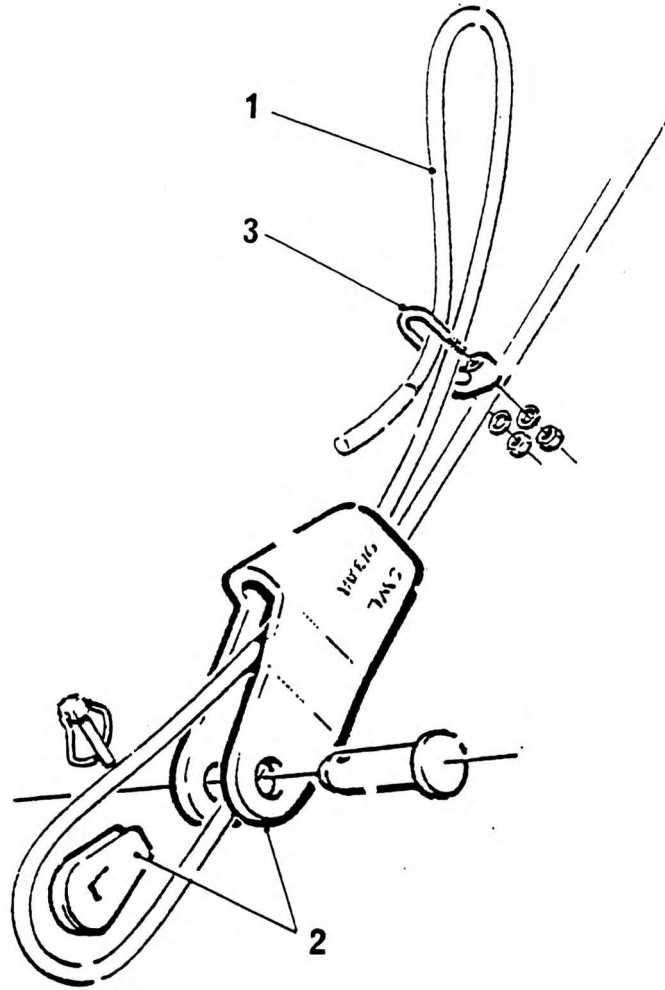

ROPE ASSY MAIN HOIST

NO.	PART NO.	QTY.	DESCRIPTION	NO.	PART NO.	QTY.	DESCRIPTION
1	7-780-990012	1	Hoist Rope 14 Dia x 140 Metres				
2 +	6800037	1	Socket and Wedge with Pin 14mm Rope				
3	143820	1	Bulldog Grip				